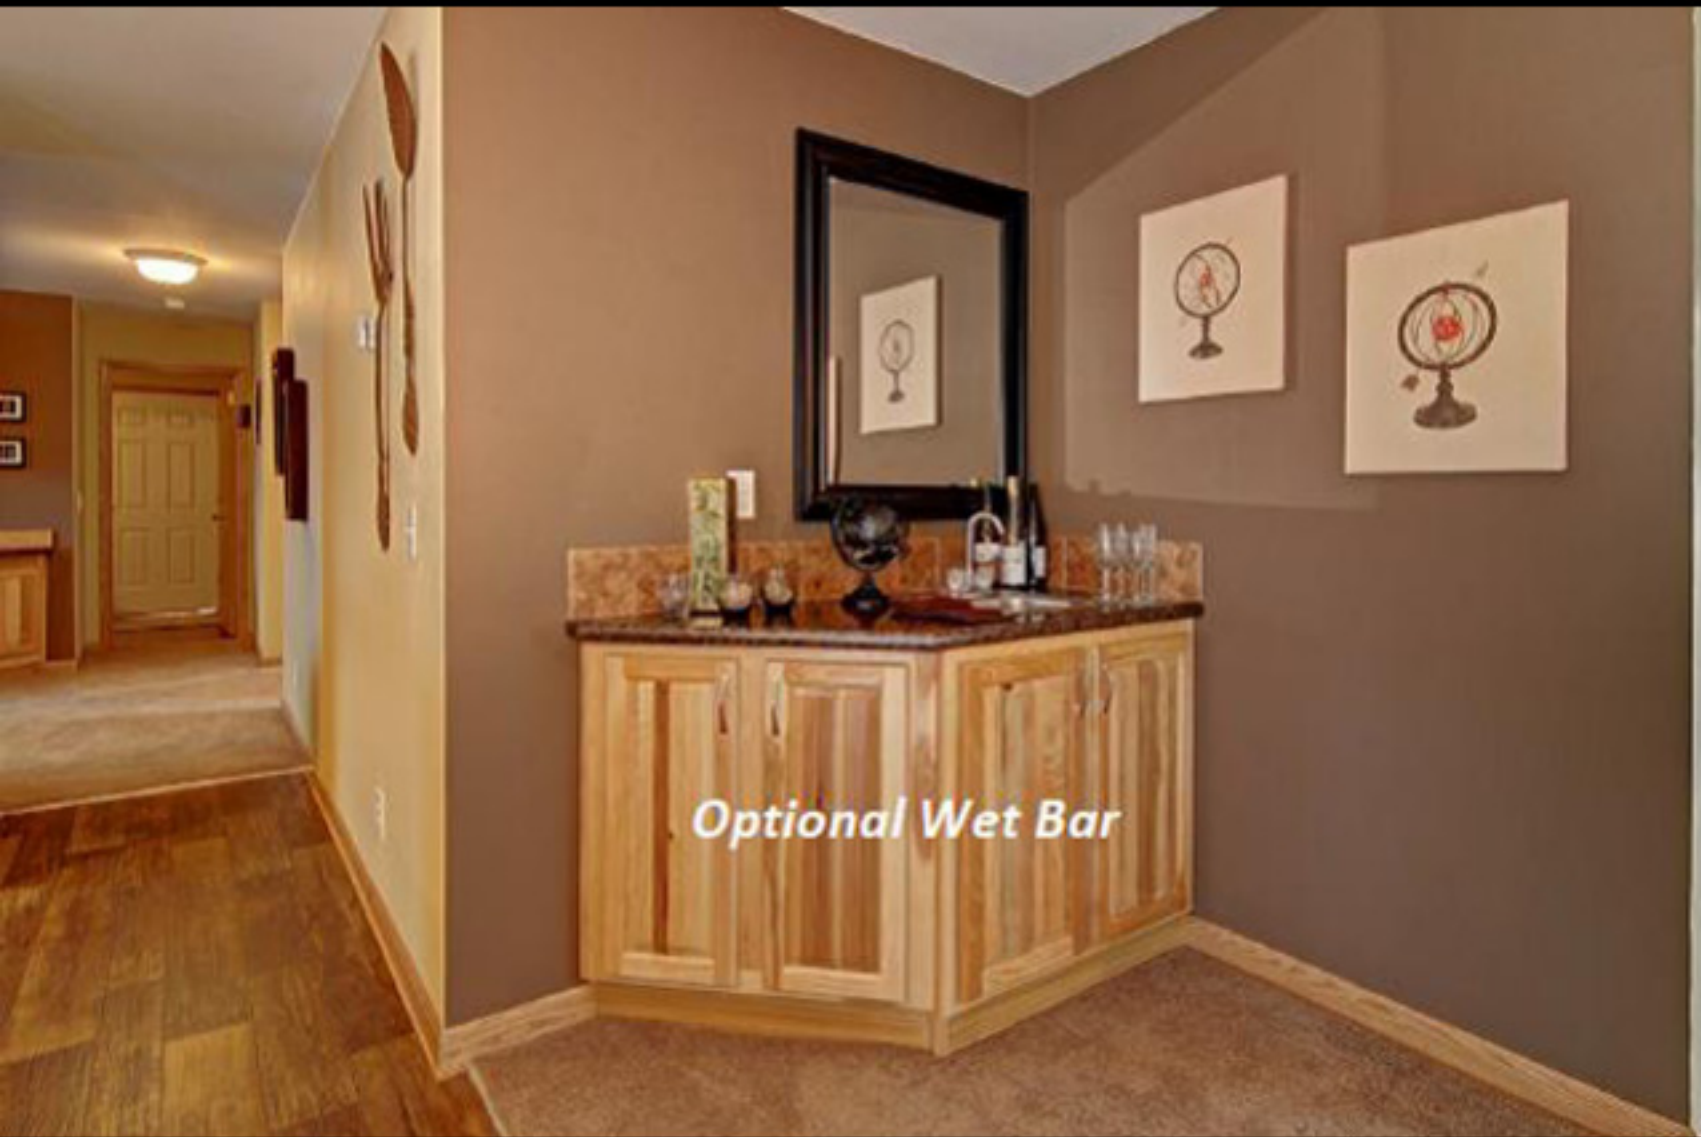

Metal Furnace Door

Optional Study Room

4 Piece Locker Hickory

Crawl Space W/ Access Light

Hall Tree - HDWD

Entry Closet/Angled Pantry
8' wall

Shoe Cabinet in Walk in Closet

A photograph of a hallway with light-colored walls and a patterned carpet. A white door is open on the left, revealing a dark wood door frame and trim. The hallway leads to a brighter area in the background. The text "Optional Trim Package" is overlaid on the right side of the image.

Optional Trim Package

Optional Wet Bar

Closet Cabinets

Arch Accent Shiplap With Bench Sit